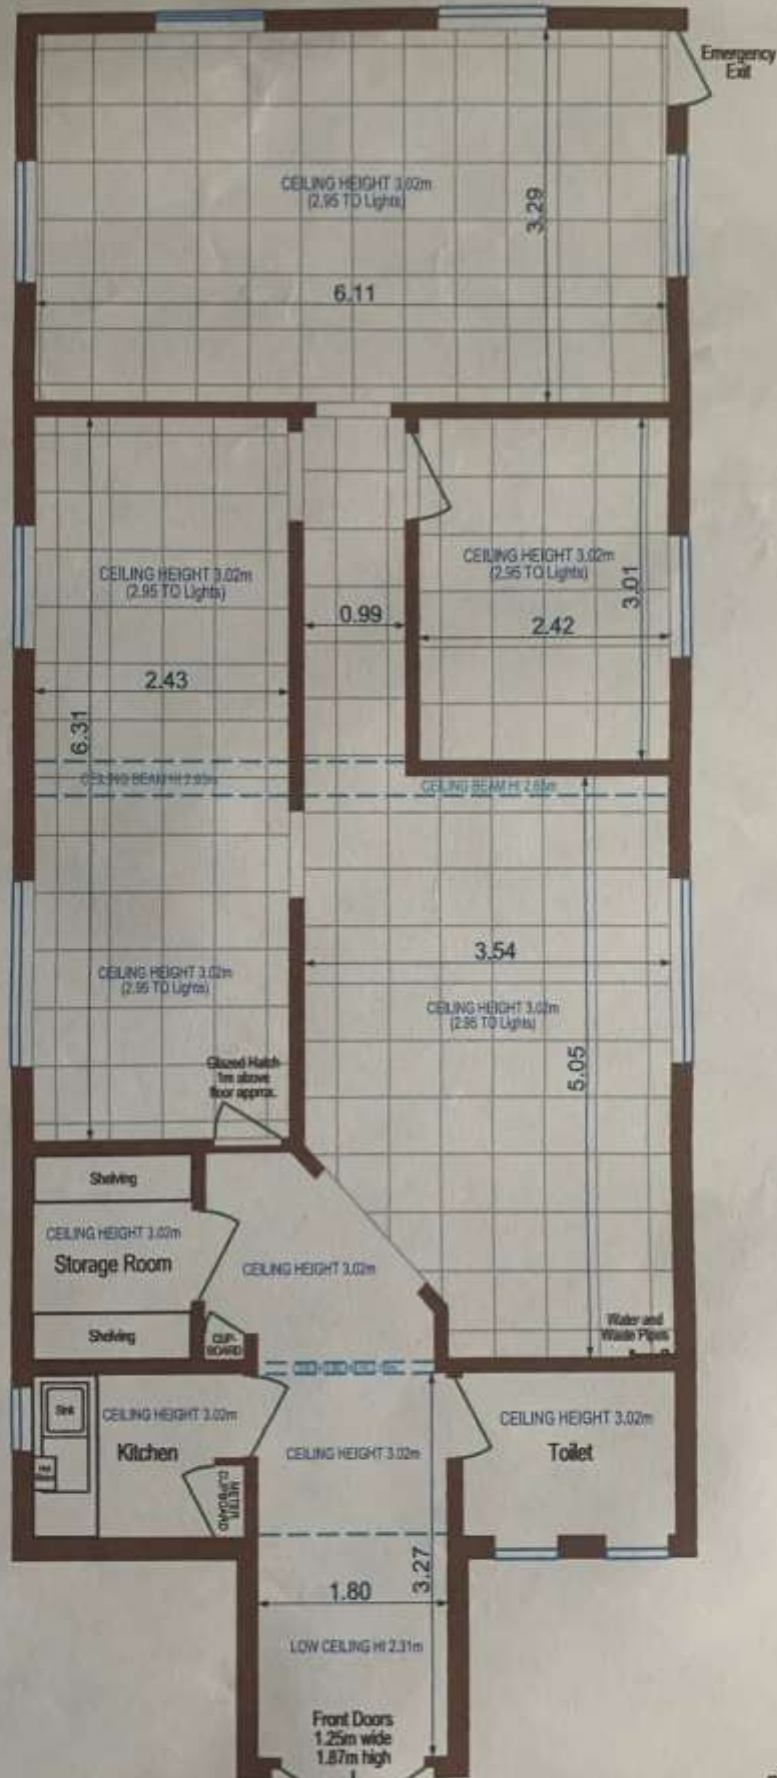

Kingsley Building

Rowland Road, Portsmouth

Grid is 0.5m x 0.5m

Windows

ENTRANCE

SCALE 1 : 50 @ A3
1 : 60 @ A4