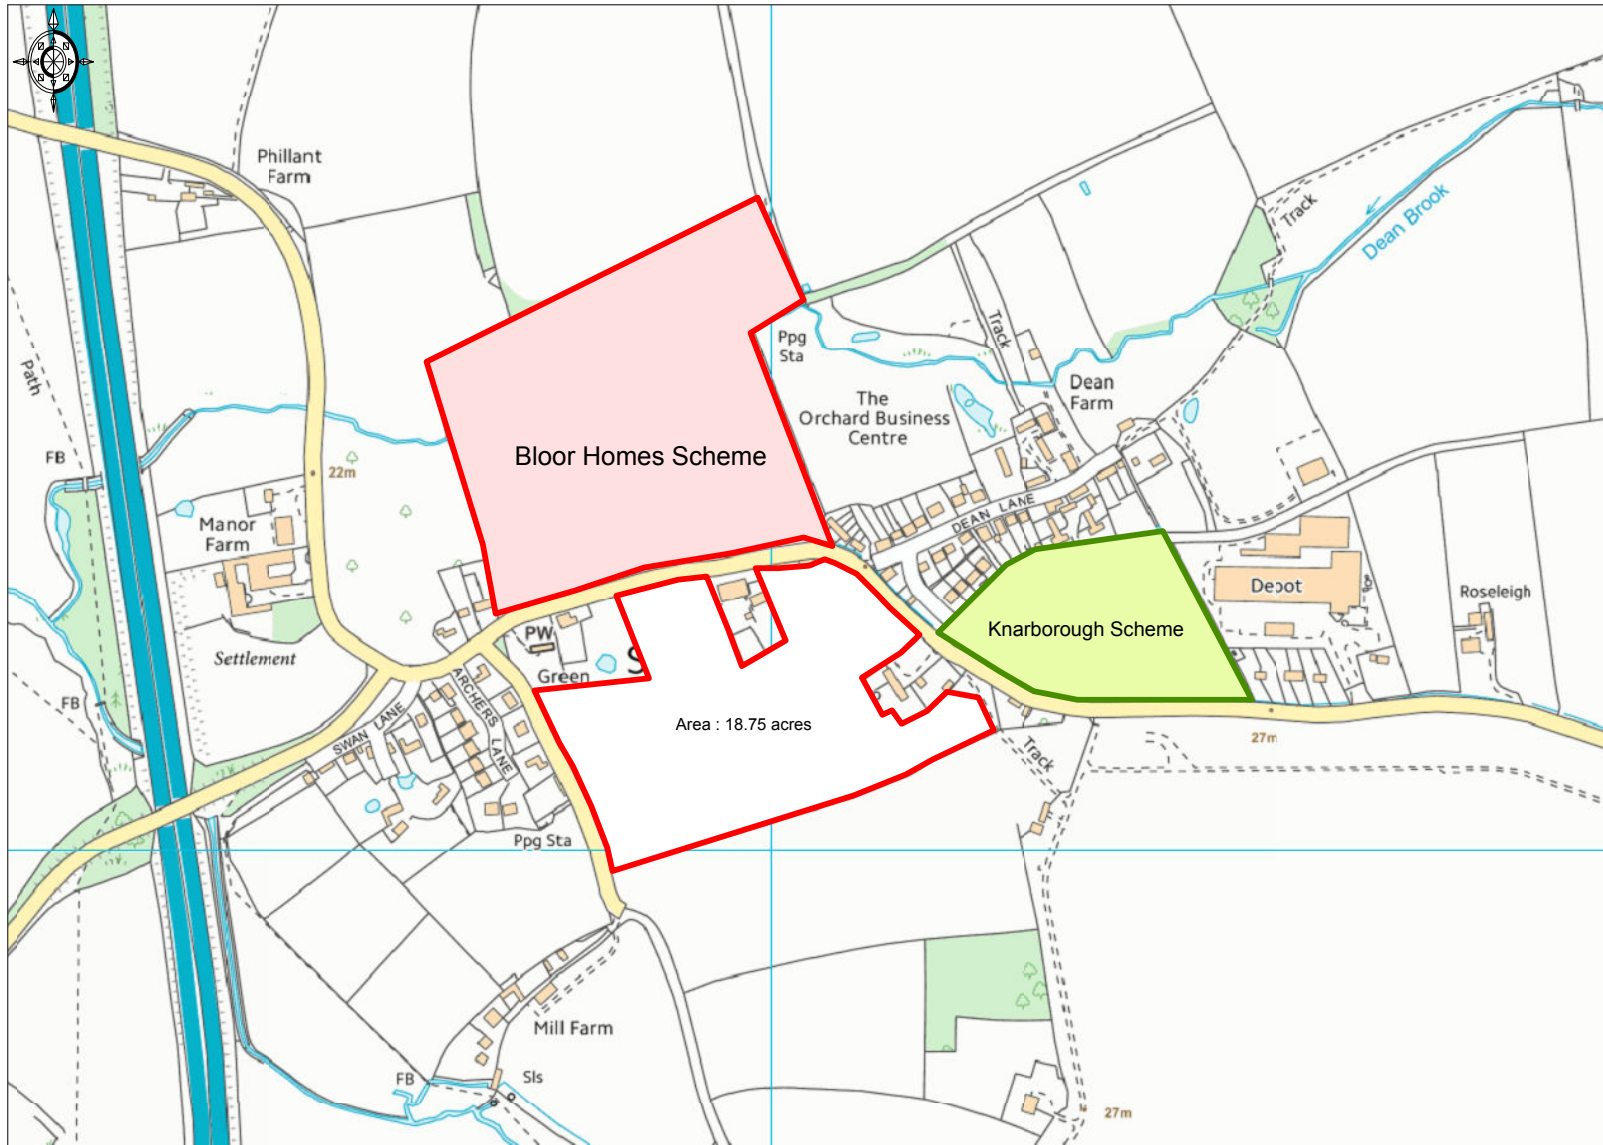

# Church Meadows, Stoke Orchard

Ordnance Survey © Crown Copyright 2016. All rights reserved. Licence number 100022432. Plotted Scale - 1:7500

**Prepared by Bruton Knowles,  
for Identification Purposes Only**