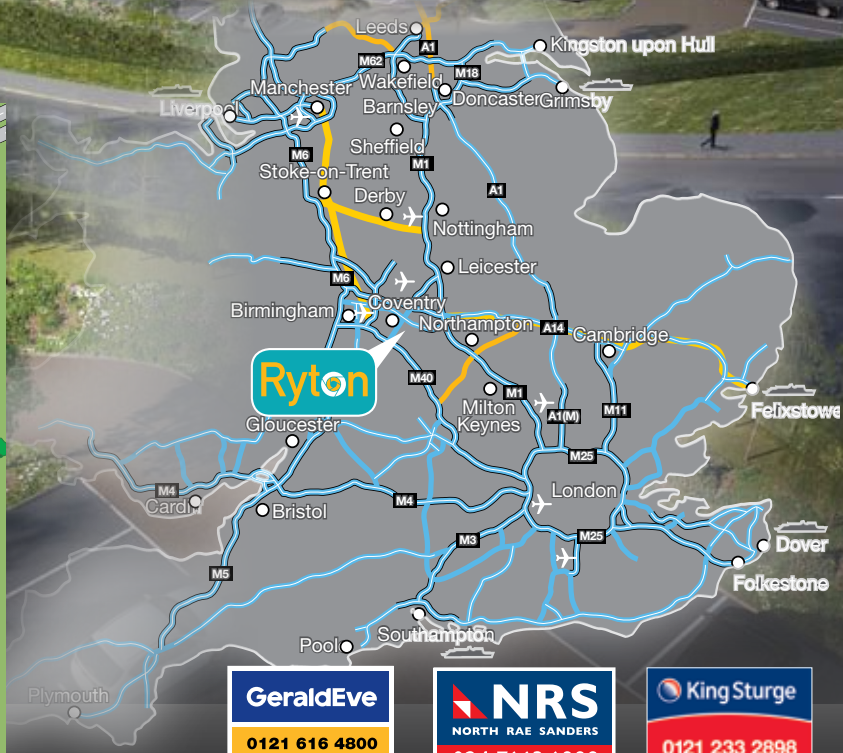

# PROLOGIS PARK Rytton

COVENTRY A45 / M45

Build to suit distribution facilities up to 1,250,000 ft<sup>2</sup>

**GeraldEve**  
0121 616 4800  
www.geraldve.com

Richard Ludlow  
rudlow@geraldve.com  
Myles Wilcox-Smith  
MWilcox-Smith@geraldve.com