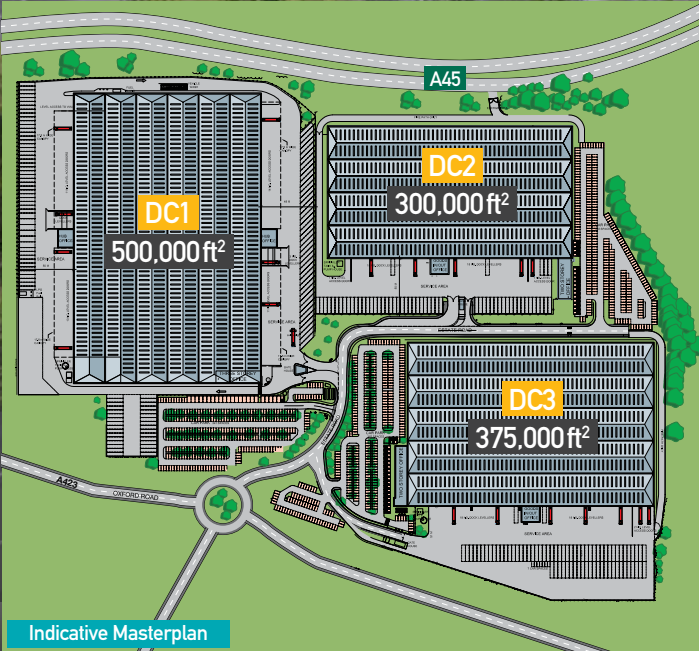

# PROLOGIS PARK Rytton

COVENTRY A45 / M45

Build to suit distribution facilities up to 1,250,000 ft<sup>2</sup>

**GeraldEve**  
0121 616 4800  
www.geraldve.com

Richard Ludlow  
rudlow@geraldve.com  
Myles Wilcox-Smith  
MWilcox-Smith@geraldve.com